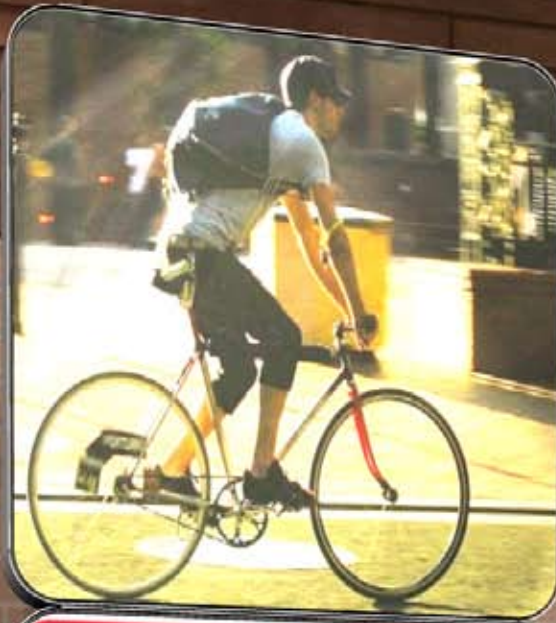

Deep Frame for Functionality
Envoy's lightweight aluminum frame is 4-inches deep to provide a feeling of mass, support a variety of accessories and hide unsightly wires.

Envoy Rental: A Step Above
Realize the benefits of rental without looking anything like a typical rental exhibit. With purchased graphics or rental panels, you'll stand out with Envoy!

Envoy can be an integral part of your overall solution in exhibits of any size.

Modular Design for Flexibility

Envoy is compatible with other Skyline modular systems, like Tube Ultra®, Tapestry™ and SkyTruss™, to give you versatility in design. Get the look that fits your brand and the option to change your exhibit design to accommodate varying spaces. Use part of your inline exhibit as a kiosk in your store or lobby. Purchase – or rent – additional components for larger shows. With Skyline, you're not limited to one inflexible solution.

Envoy has a variety of compelling accessories to meet your exhibiting objectives from shelves and screen holders to merchandising and lighting.

Frame	Merida 220 (Double Butted) 6061 Alu. (Color: Matte Matte Black and Top Tube Matte Gold)
Fork	SRM Fork (Color: Matte Black)
Headset	Cane Creek 4 Headset
Stem	Merida 401.7 Alloy (Color: Matte Black)
Handle	SRM Flip-Flop (Color: Matte Black)
Seat	SRM (Color: Matte Black)
Springs	SRM (Color: Matte Black)
Front Derailleur	SRM
Rear Derailleur	SRM
Shifters	SRM
Chain	SRM (Color: Matte Black)
Crankset	SRM (Color: Matte Black)
Bottom Bracket	SRM (Color: Matte Black)
Chainrings	SRM (Color: Matte Black)
Pedals	SRM (Color: Matte Black)
Spacers	SRM (Color: Matte Black)
Spokes	SRM (Color: Matte Black)
Rims	SRM (Color: Matte Black)
Tires	SRM (Color: Matte Black)
Brake Levers	SRM
Brakes	SRM (Color: Matte Black)
Wheels	SRM (Color: Matte Black)
Frame Set	SRM (Color: Matte Black)